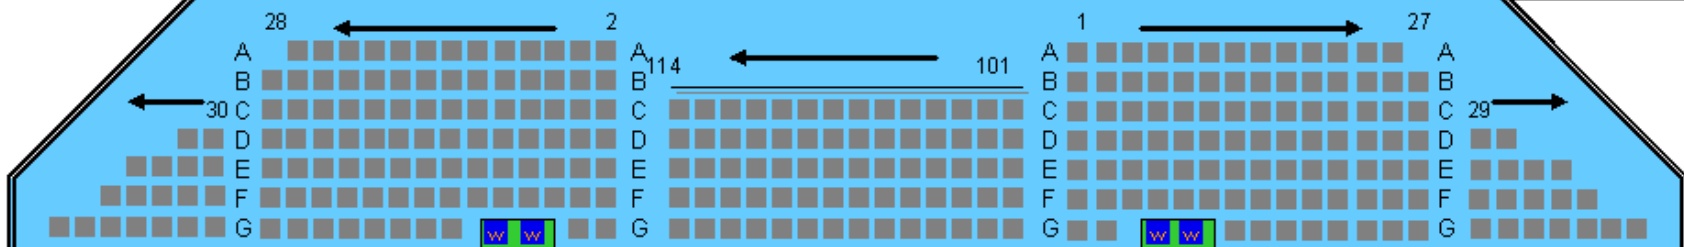

Nicholas Music Center Stage

LEFT ORCH (Evens)

CENTER ORCHESTRA

RIGHT ORCH (Odds)

WHEELCHAIR

Note: No Aisle Seats Around Vorns

PROMENADE

Note: No Aisle Seats Around Vorns

LEFT MEZZ (Evens)

CENTER MEZZANINE

RIGHT MEZZ (Odds)